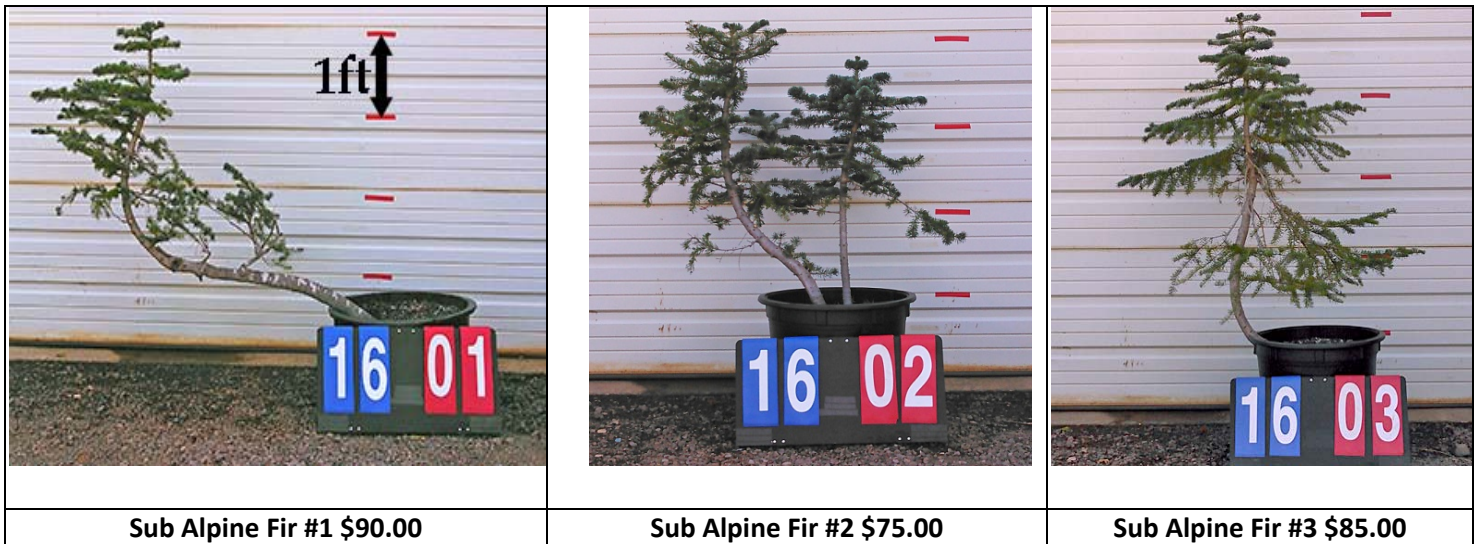

Specimen Abies lasiocarpa ()

DESCRIPTION	COMMON NAME	READY	ON-HAND	GALLON or SIZE	QUALITY/SIZE	COMMENTS	PRICE
Abies lasiocarpa	Sub Alpine Fir	NOW	1	3-4'	Curve	Specimen # 1	\$90.00
Abies lasiocarpa	Sub Alpine Fir	NOW	1	2-3'	Double	Specimen # 2	\$75.00
Abies lasiocarpa	Sub Alpine Fir	NOW	1	3-4'		Specimen # 3	\$85.00
Abies lasiocarpa	Sub Alpine Fir	NOW	1	5-6'		Specimen # 4	\$125.00
Abies lasiocarpa	Sub Alpine Fir	NOW	1	5-6'	Curve	Specimen # 5	\$120.00
Abies lasiocarpa	Sub Alpine Fir	NOW	1	4-5'		Specimen # 6	\$90.00
Abies lasiocarpa	Sub Alpine Fir	NOW	1	5-6'	Curve	Specimen # 7	\$220.00
Abies lasiocarpa	Sub Alpine Fir	NOW	1	5-6'	Curve	Specimen # 8	\$270.00
Abies lasiocarpa	Sub Alpine Fir	NOW	1	5-6'		Specimen # 9	\$180.00
Abies lasiocarpa	Sub Alpine Fir	NOW	1	6-7'	Triple	Specimen # 10	\$125.00
Abies lasiocarpa	Sub Alpine Fir	NOW	1	8-9'		Specimen # 11	\$175.00
Abies lasiocarpa	Sub Alpine Fir	NOW	1	5-6'	Curve	Specimen # 12	\$750.00 *
Abies lasiocarpa	Sub Alpine Fir	NOW	1	11'	Curve	Specimen # 13	\$900.00 *
Abies lasiocarpa	Sub Alpine Fir	NOW	1	7-8'	Curve	Specimen # 14	\$695.00
Abies lasiocarpa	Sub Alpine Fir	NOW	2	10-11'	Multi-trunk	Specimen # 15	\$750.00 *
Abies lasiocarpa	Sub Alpine Fir	NOW	1	3-4'		Specimen # 16	\$125.00
Abies lasiocarpa	Sub Alpine Fir	NOW	1	3-4'	Curve	Specimen # 17	\$80.00
Abies lasiocarpa	Sub Alpine Fir	NOW	1	5-6'		Specimen # 18	\$100.00
Abies lasiocarpa	Sub Alpine Fir	NOW	1	10-11'	Triple	Specimen # 19	\$600.00 *
Abies lasiocarpa	Sub Alpine Fir	NOW	1	10-11'		Specimen # 20	\$500.00 *
Abies lasiocarpa	Sub Alpine Fir	NOW	1	11-12'	Double	Specimen # 21	\$600.00 *

* Container deposit of \$104.00 will be added to the displayed price at checkout. Refundable when returned.

Specimen Abies lasiocarpa

Sub Alpine Fir #4 \$125.00

Sub Alpine Fir #5 \$120.00

Sub Alpine Fir #6 \$90.00