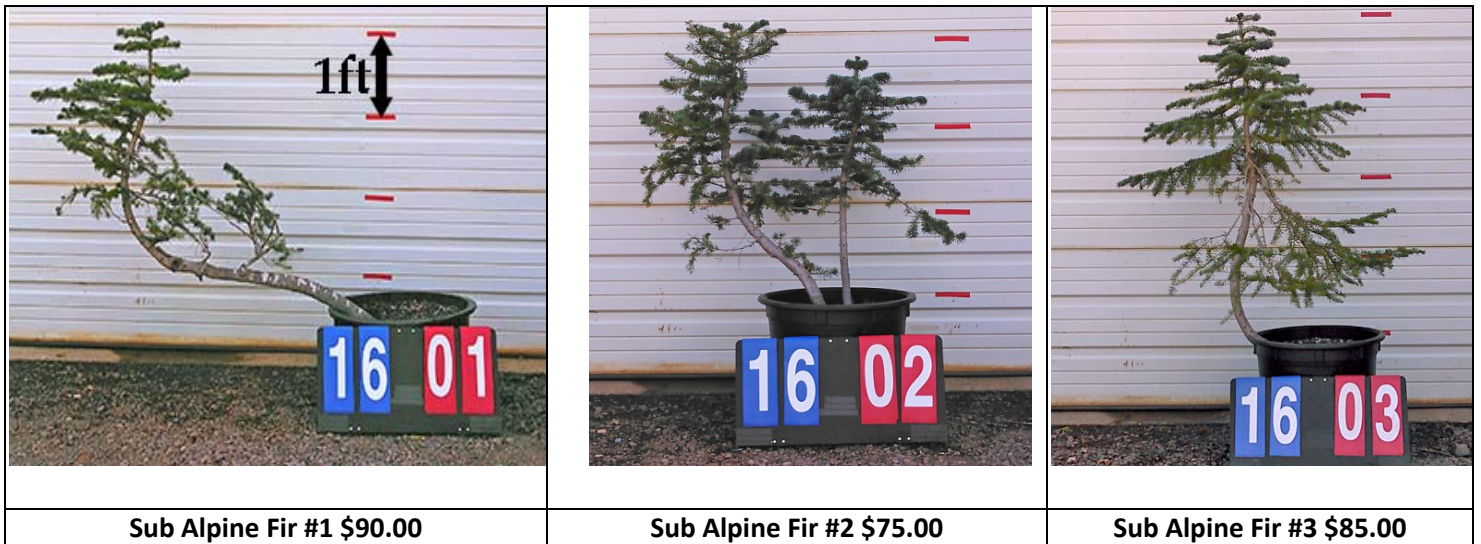

Specimen Abies lasiocarpa ( )

DESCRIPTION	COMMON NAME	READY	ON-HAND	GALLON or SIZE	QUALITY/SIZE	COMMENTS	PRICE
Abies lasiocarpa	Sub Alpine Fir	NOW	1	3-4'	Curve	<b>Specimen # 1</b>	\$90.00
Abies lasiocarpa	Sub Alpine Fir	NOW	1	2-3'	Double	<b>Specimen # 2</b>	\$75.00
Abies lasiocarpa	Sub Alpine Fir	NOW	1	3-4'		<b>Specimen # 3</b>	\$85.00
Abies lasiocarpa	Sub Alpine Fir	NOW	1	5-6'		<b>Specimen # 4</b>	\$125.00
Abies lasiocarpa	Sub Alpine Fir	NOW	1	5-6'	Curve	<b>Specimen # 5</b>	\$120.00
Abies lasiocarpa	Sub Alpine Fir	NOW	1	4-5'		<b>Specimen # 6</b>	\$90.00
Abies lasiocarpa	Sub Alpine Fir	NOW	1	5-6'	Curve	<b>Specimen # 7</b>	\$220.00
Abies lasiocarpa	Sub Alpine Fir	NOW	1	5-6'	Curve	<b>Specimen # 8</b>	\$270.00
Abies lasiocarpa	Sub Alpine Fir	NOW	1	5-6'		<b>Specimen # 9</b>	\$180.00
Abies lasiocarpa	Sub Alpine Fir	NOW	1	6-7'	Triple	<b>Specimen # 10</b>	\$125.00
Abies lasiocarpa	Sub Alpine Fir	NOW	1	8-9'		<b>Specimen # 11</b>	\$175.00
Abies lasiocarpa	Sub Alpine Fir	NOW	1	5-6'	Curve	<b>Specimen # 12</b>	\$750.00 *
Abies lasiocarpa	Sub Alpine Fir	NOW	1	11'	Curve	<b>Specimen # 13</b>	\$900.00 *
Abies lasiocarpa	Sub Alpine Fir	NOW	1	7-8'	Curve	<b>Specimen # 14</b>	\$695.00
Abies lasiocarpa	Sub Alpine Fir	NOW	2	10-11'	Multi-trunk	<b>Specimen # 15</b>	\$750.00 *
Abies lasiocarpa	Sub Alpine Fir	NOW	1	3-4'		<b>Specimen # 16</b>	\$125.00
Abies lasiocarpa	Sub Alpine Fir	NOW	1	3-4'	Curve	<b>Specimen # 17</b>	\$80.00
Abies lasiocarpa	Sub Alpine Fir	NOW	1	5-6'		<b>Specimen # 18</b>	\$100.00
Abies lasiocarpa	Sub Alpine Fir	NOW	1	10-11'	Triple	<b>Specimen # 19</b>	\$600.00 *
Abies lasiocarpa	Sub Alpine Fir	NOW	1	10-11'		<b>Specimen # 20</b>	\$500.00 *
Abies lasiocarpa	Sub Alpine Fir	NOW	1	11-12'	Double	<b>Specimen # 21</b>	\$600.00 *

\* Container deposit of \$104.00 will be added to the displayed price at checkout. Refundable when returned.

Specimen Abies lasiocarpa

Sub Alpine Fir #4 \$125.00

Sub Alpine Fir #5 \$120.00

Sub Alpine Fir #6 \$90.00